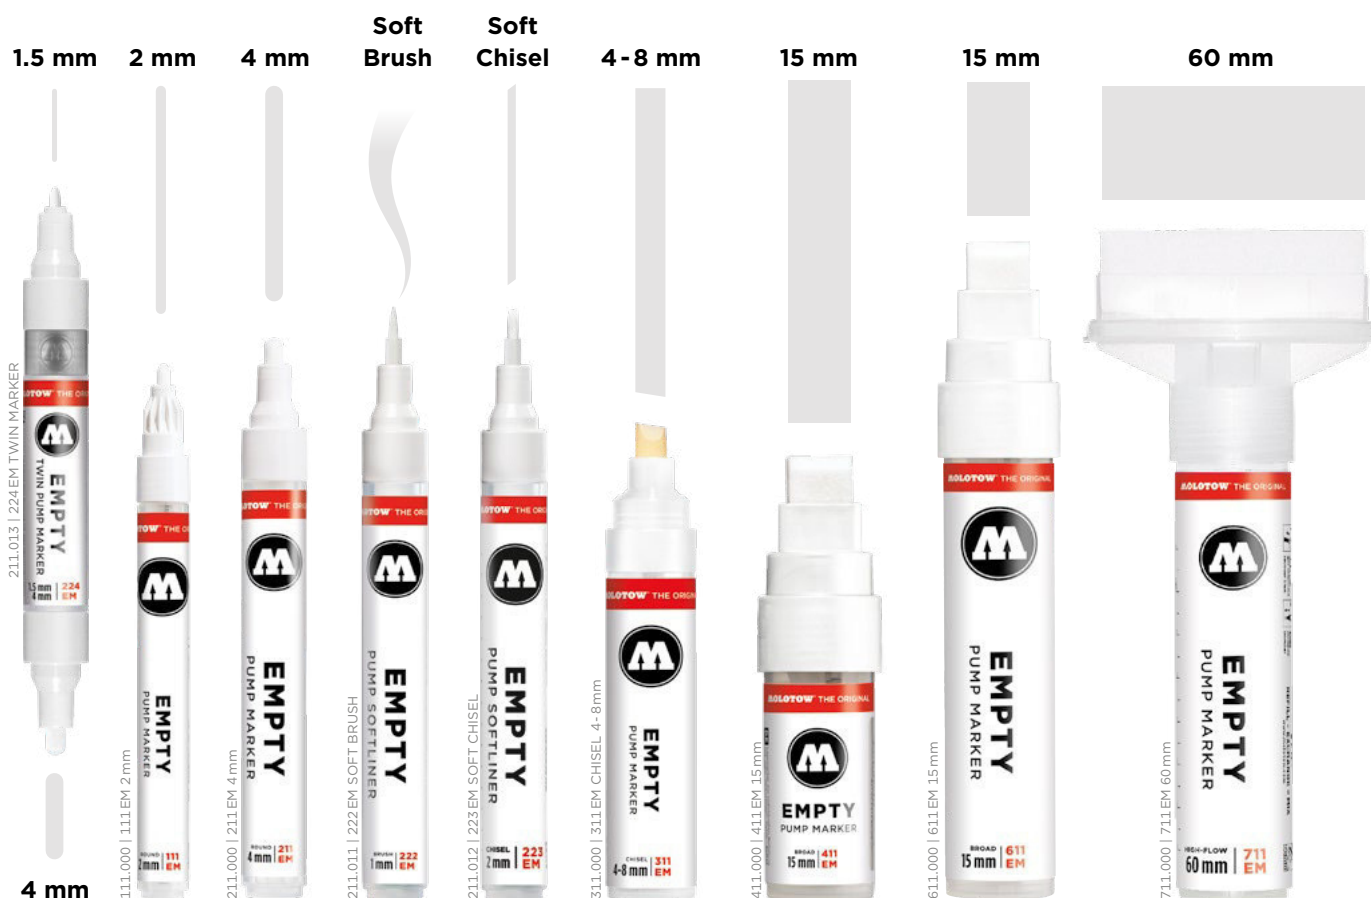

EN

- alcohol-based special ink
- glossy
- highly opaque
- permanent
- quick-drying
- ideal for rough surfaces (e.g., concrete, cardboard, stone, wood, metal, etc.)
- for indoor and outdoor use
- 6 color shades
- controllable application with squeeze bottle
- unscrewable tank cap
- refillable
- 3 mm Rollerball
- exchangeable applicator
- convenient pocket size

Dripstick™ Rollerball	Art. No.	Barcode	Pack	Refill 125 ml	Art. No.	Barcode	Pack
001 zinc yellow	862.001		6	001 zinc yellow	862.101		
002 traffic red	862.002			002 traffic red	862.102		
003 tulip blue	862.003			003 tulip blue	862.103		
004 signal white	862.004			004 signal white	862.104		
005 signal black	862.005			005 signal black	862.105		
006 chrome	862.006			006 chrome	862.106		
				005 gold	862.107		
				006 copper	862.108		

200.632
DRIPSTICK™ Rollerball
Display-Set

DRIPSTICK™, PP REFILL

EMPTY PUMP MARKER SYSTEM

REFILL.
EXCHANGE.
MIX.

DE

- Leermarkersystem
- kompatibel mit fast allen Tinten
- zum Mischen und Lagern eigener Farbtöne
- patentiertes Kapillarsystem, Patent Nr. DE 197 30 454 IPC B43K 8/04 (Ausnahme: 611EM, 411EM)
- gleichmäßige Farbverteilung durch FLOWMASTER™ Ventil
- wiederbefüllbar
- austauschbare Spitzen

EN

- empty marker system
- compatible with nearly all inks
- for mixing and storing own color shades
- patented capillary system*, patent no. DE 197 30 454 IPC B43K 8/04 (exception: 611EM, 411EM)
- consistent paint flow due to FLOWMASTER™ valve
- refillable
- exchangeable tips