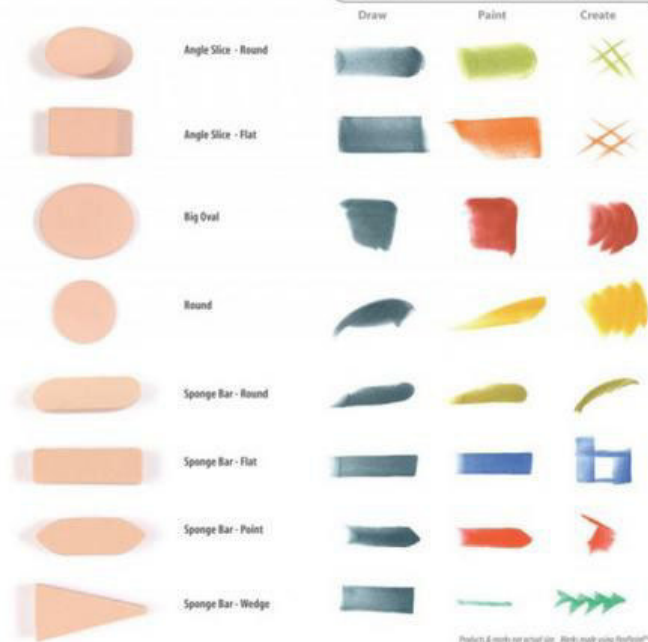

Art Sponges

Metallics